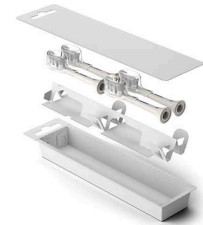

HX9054/87

Click-on design

This brush head is compatible with all Philips Sonicare electric toothbrushes.**** Simply click it on or off for easy replacement and cleaning.

Bio-based plastic

We are working to reduce our use of fossil-fuel-based plastic in our products. That's why 70% of the plastic in this brush head is bio-based.**

Paper-based packaging

All of our brush heads come in paper-based packaging which can be recycled where facilities are available.

Premium Gum Care

4 pack brush heads

HX9054/87

Specifications

Design and finishing