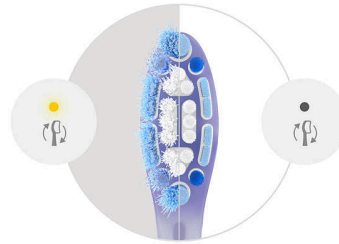

4 pack brush heads

Highlights

Extra care for your gums

Effective gum care requires maximum brush-to-gum contact while cleaning. This brush head's concave bristle layout allows the outer bristles to keep your gum line brushed even while you're focusing on your teeth. The result is up to 7 x healthier gums in two weeks.*

Say goodbye to plaque

This brush head's engineered flexibility helps you remove up to 10 x more plaque than a manual toothbrush.*** The soft-touch rubber head enhances bristle motion for increased coverage and more thorough cleaning.

Trusted Sonicare brushing

Experience the clean chosen by millions. Philips Sonicare toothbrushes clean gently yet effectively and care for your teeth and gums with

up to 62,000 bristle movements. Dynamic fluid action supports the bristles to clean by driving fluid deep between teeth and along the gumline.

Clinically tested

All Philips Sonicare brush heads are meticulously designed and clinically tested. So you can be sure that they meet the highest standard in quality, safety and performance.

Replacement reminders