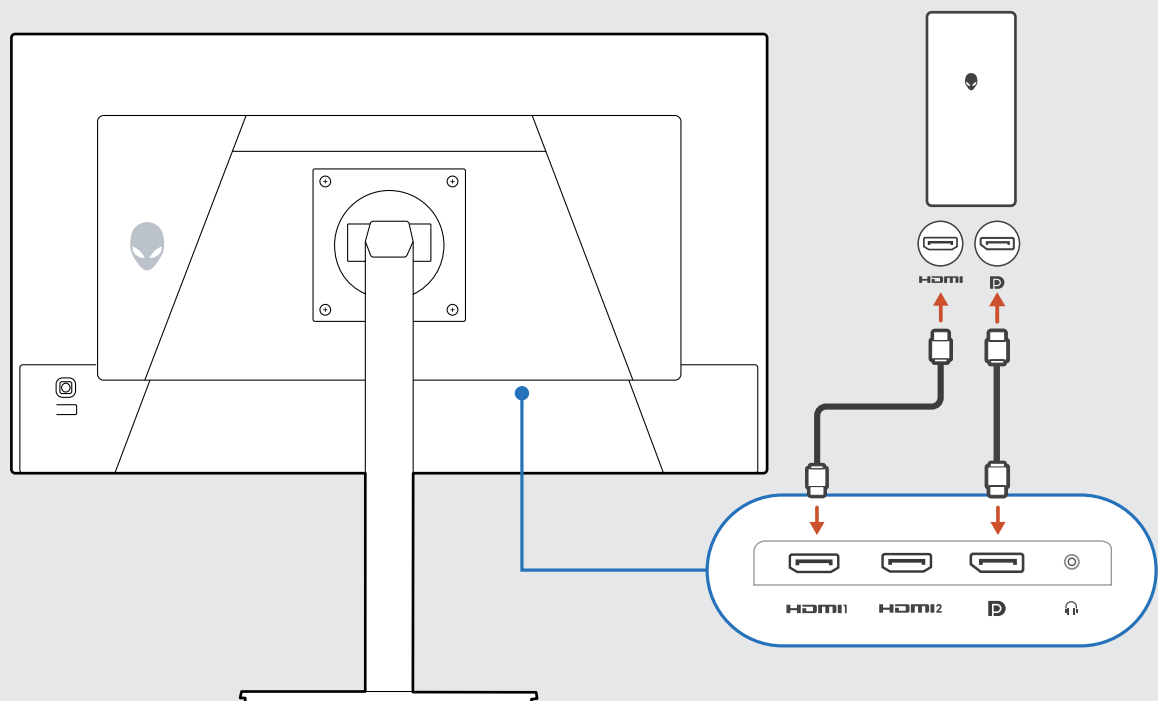

Alienware 27 240 Hz QD-OLED-gamingmonitor

AW2726DM

Snabbstartsguide

2

3

Dell.com/support/AW2726DM