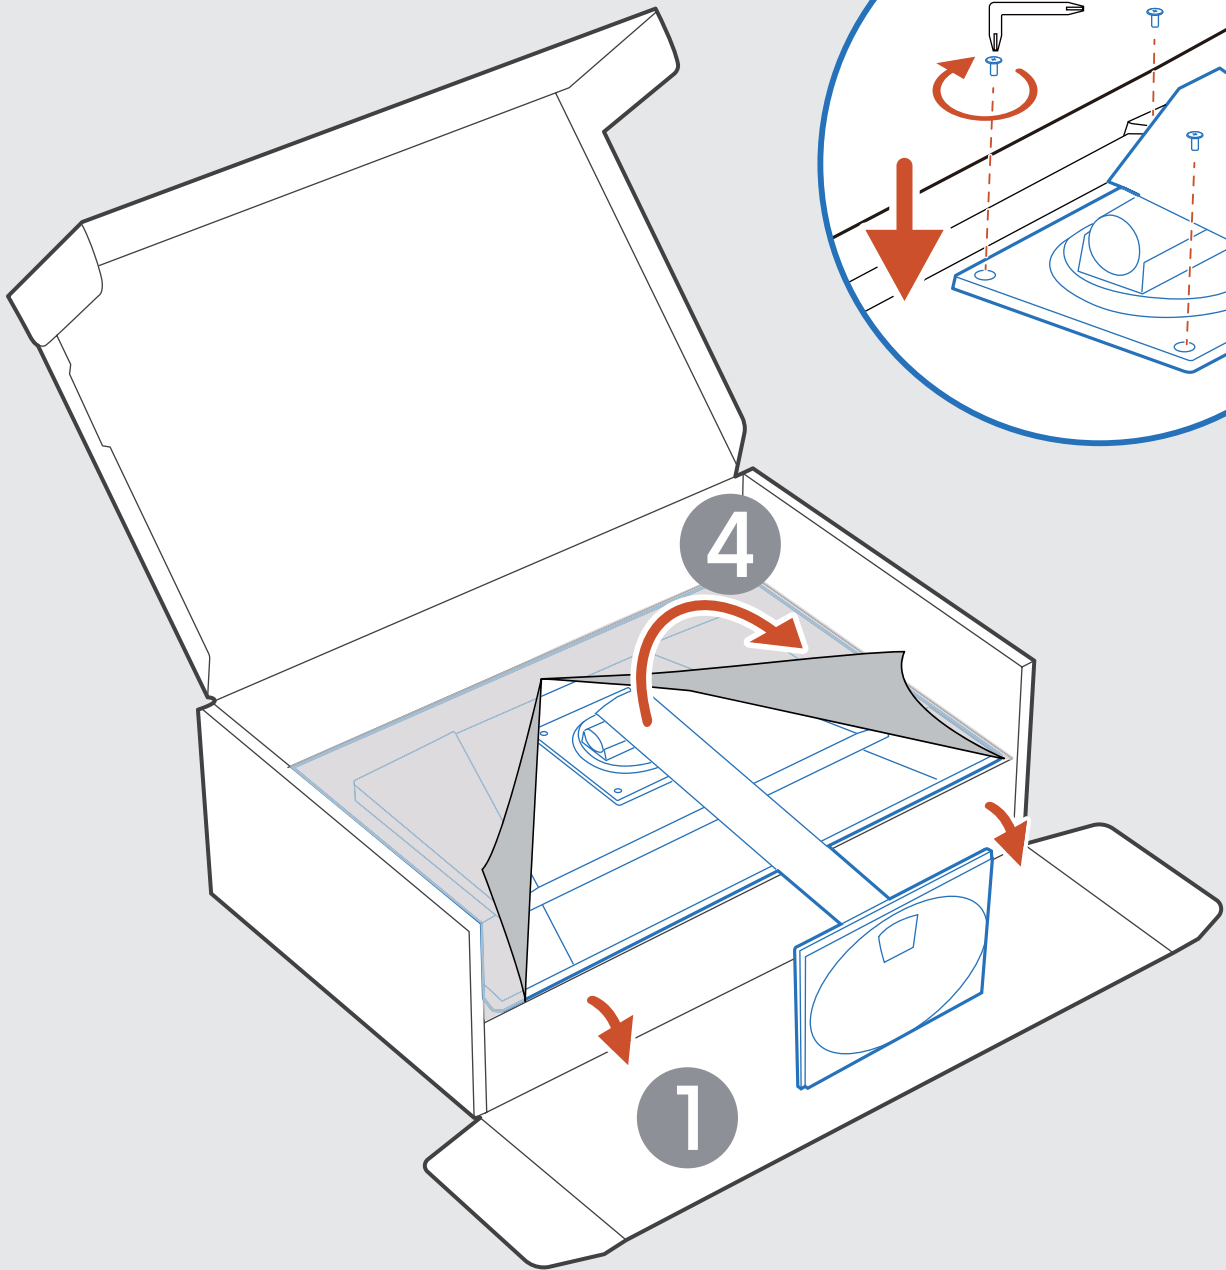

Alienware 27 240 Hz QD-OLED-gamingmonitor

AW2726DM

Snabbstartsguide

2

3

Dell.com/support/AW2726DM