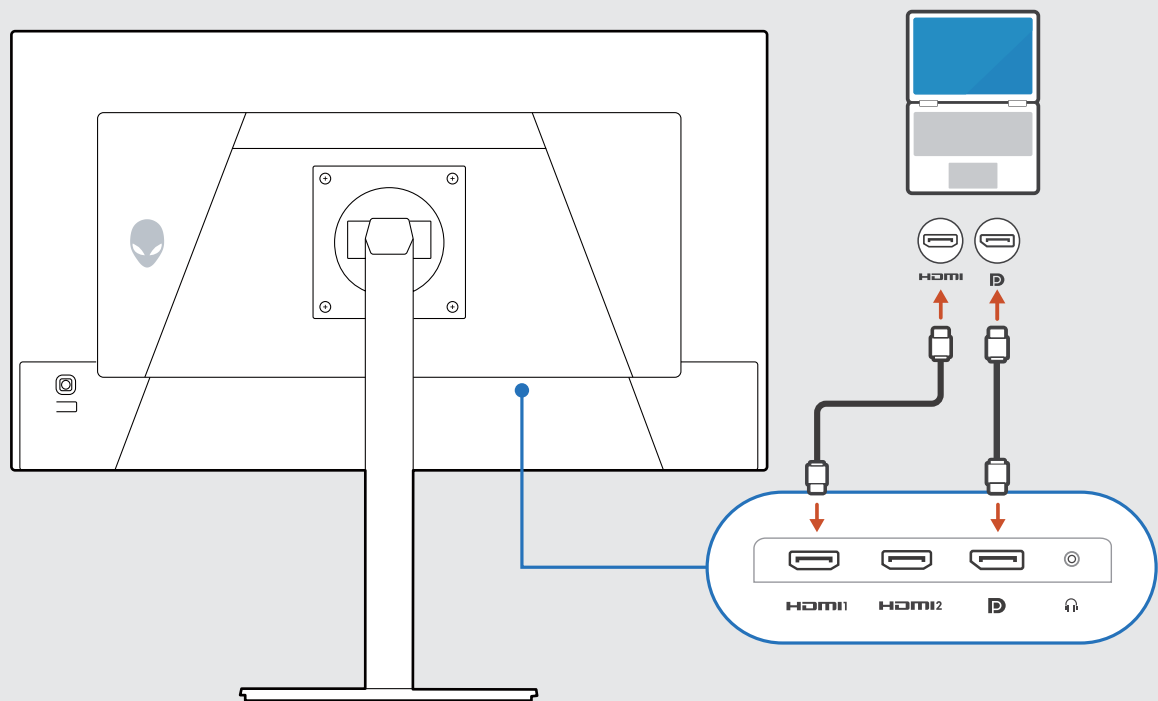

Alienware 27 240 Hz QD-OLED-gamingmonitor

AW2726DM

Snabbstartsguide

2

3

Dell.com/support/AW2726DM