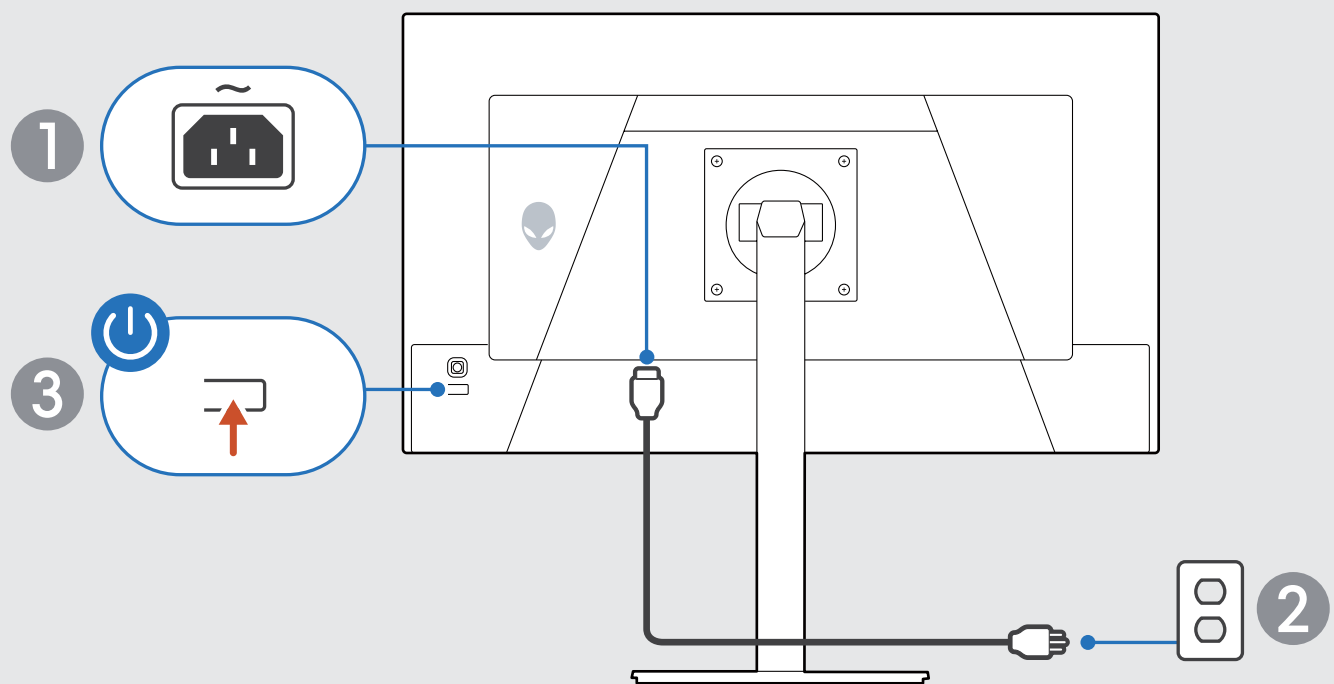

Alienware 27 240 Hz QD-OLED-gamingmonitor

AW2726DM

Snabbstartsguide

2

3

Dell.com/support/AW2726DM