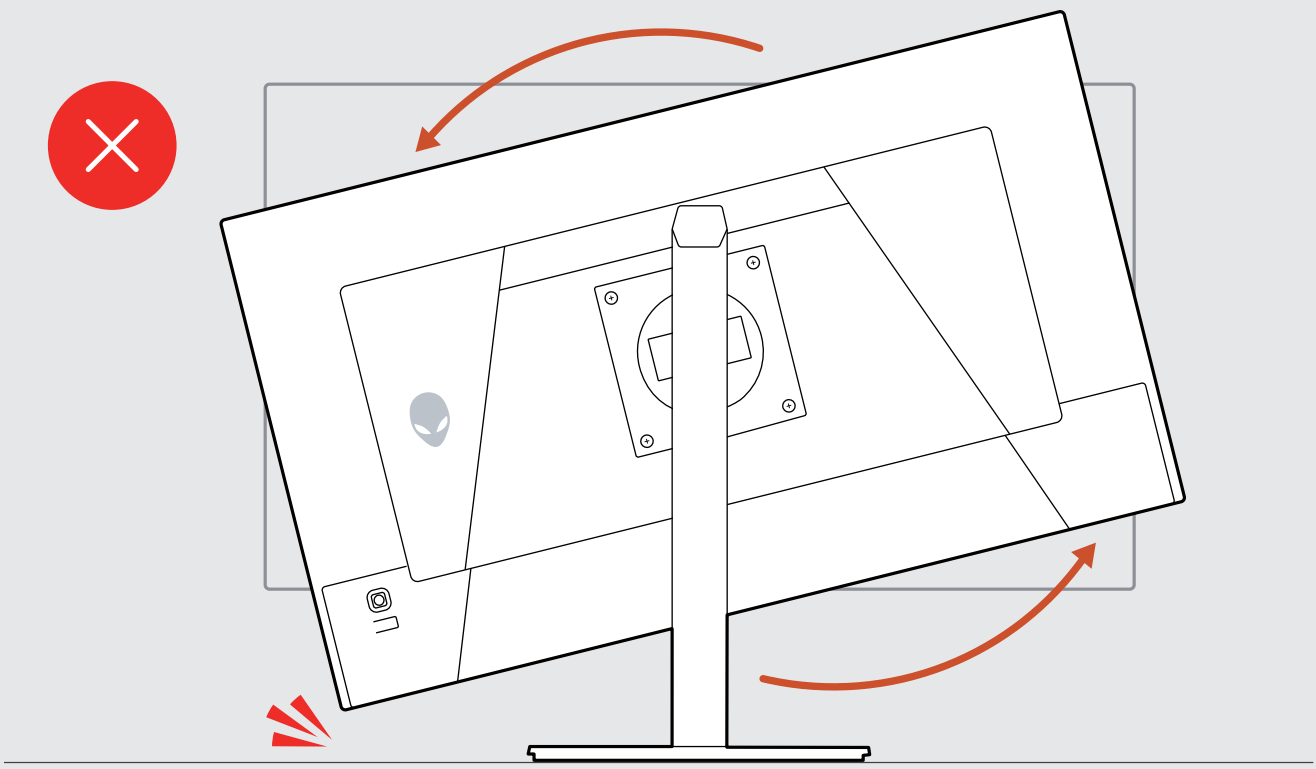

Alienware 27 240 Hz QD-OLED-gamingmonitor

AW2726DM

Snabbstartsguide

2

3

Dell.com/support/AW2726DM