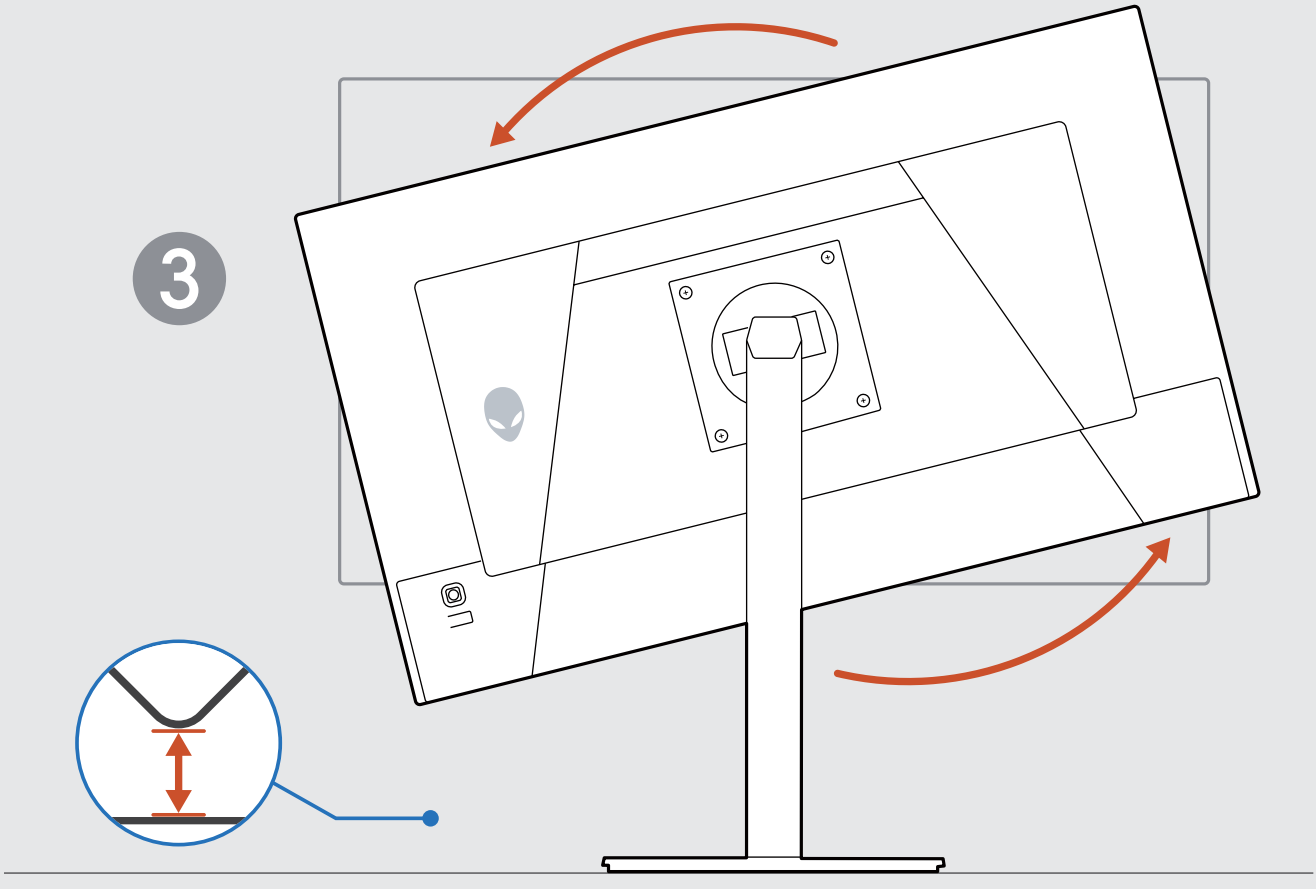

Alienware 27 240 Hz QD-OLED-gamingmonitor

AW2726DM

Snabbstartsguide

2

3

Dell.com/support/AW2726DM