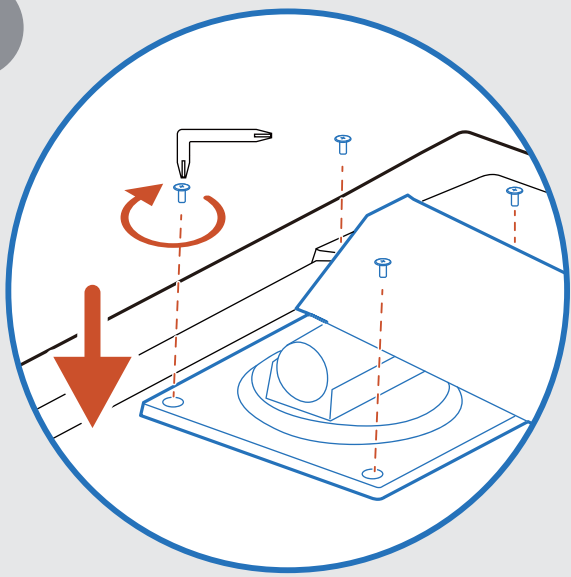

Alienware 27 240 Hz QD-OLED-gamingmonitor

AW2726DM

Snabbstartsguide

2

3

Dell.com/support/AW2726DM