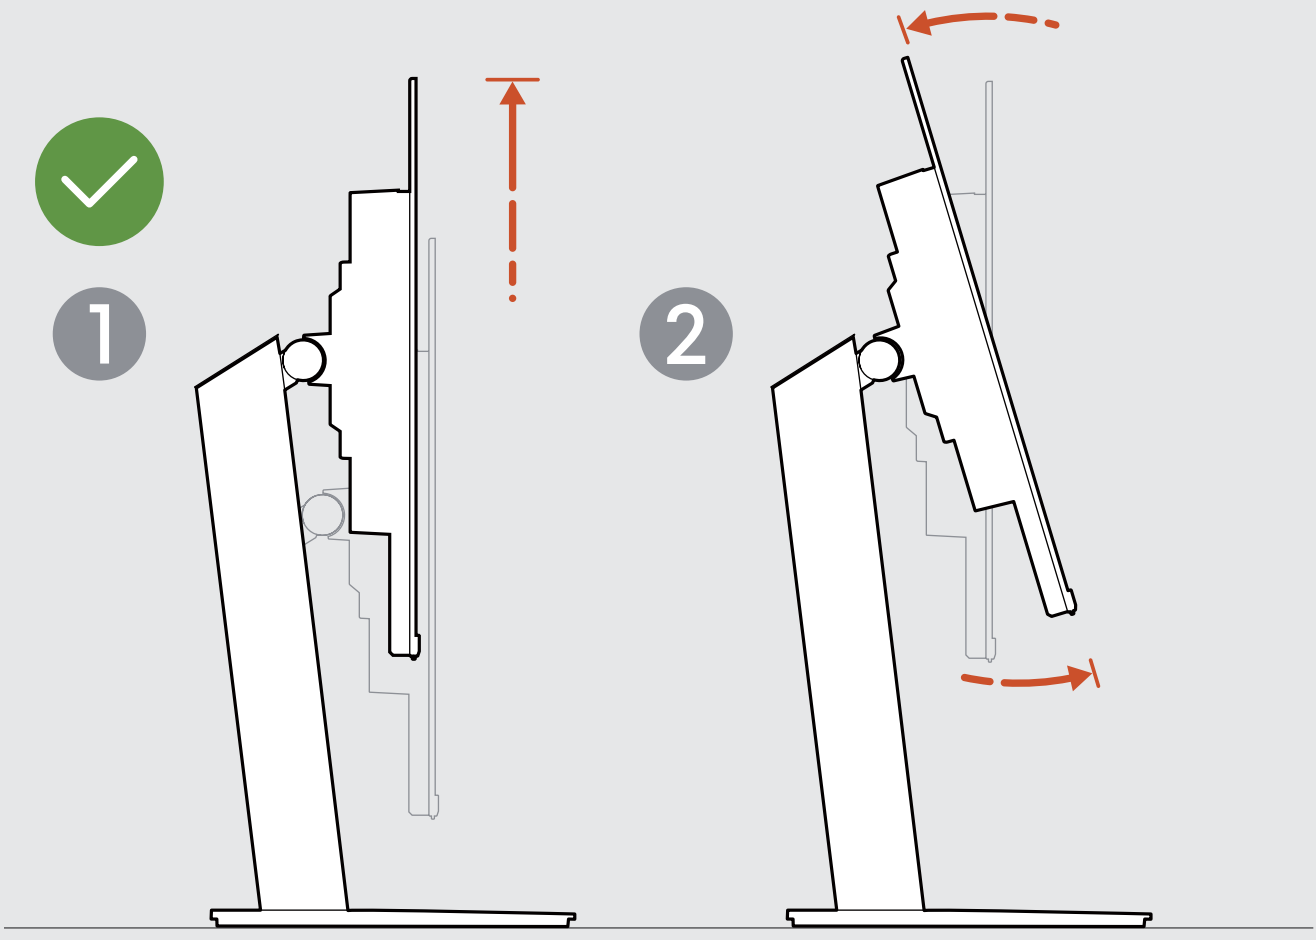

Alienware 27 240 Hz QD-OLED-gamingmonitor

AW2726DM

Snabbstartsguide

2

3

Dell.com/support/AW2726DM