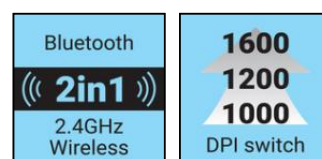

Sandberg®

Wireless Mouse Pro Recharge

Товар №:

631-02

EAN:

5705730631023