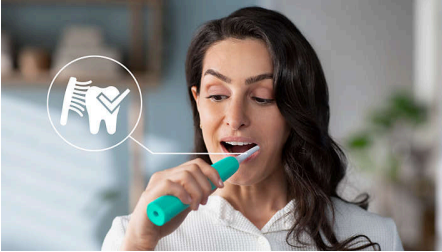

Optimise your brushing

- Optimise your brushing with SmarTimer and QuadPacer

For exceptionally whiter teeth

- Whitens teeth in just one week

Protects your gums

- Pressure Sensor helps protect your teeth and gums

Provides superior clean

- Our unique technology brings you a powerful yet gentle clean

4100 Series

Sonic electric toothbrush

HX3689/43

Highlights

Whitens teeth in just one week

Click on the W2 Optimal White brush head to remove surface stains and reveal a whiter smile. With its densely packed central stain-removal bristles, it's clinically proven to whiten teeth in just one week.*

Protects your gums

Built-in pressure sensor automatically detects the pressure you apply, warns you and reduces the toothbrush vibrations automatically to help protect your gums. The toothbrush will make a pulsing sound as a reminder to ease off the pressure. 7 out of 10 people found this feature helped them become better brushers.