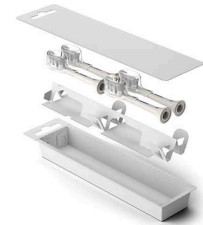

Paper-based packaging

All of our brush heads come in paper-based packaging which can be recycled where facilities are available.